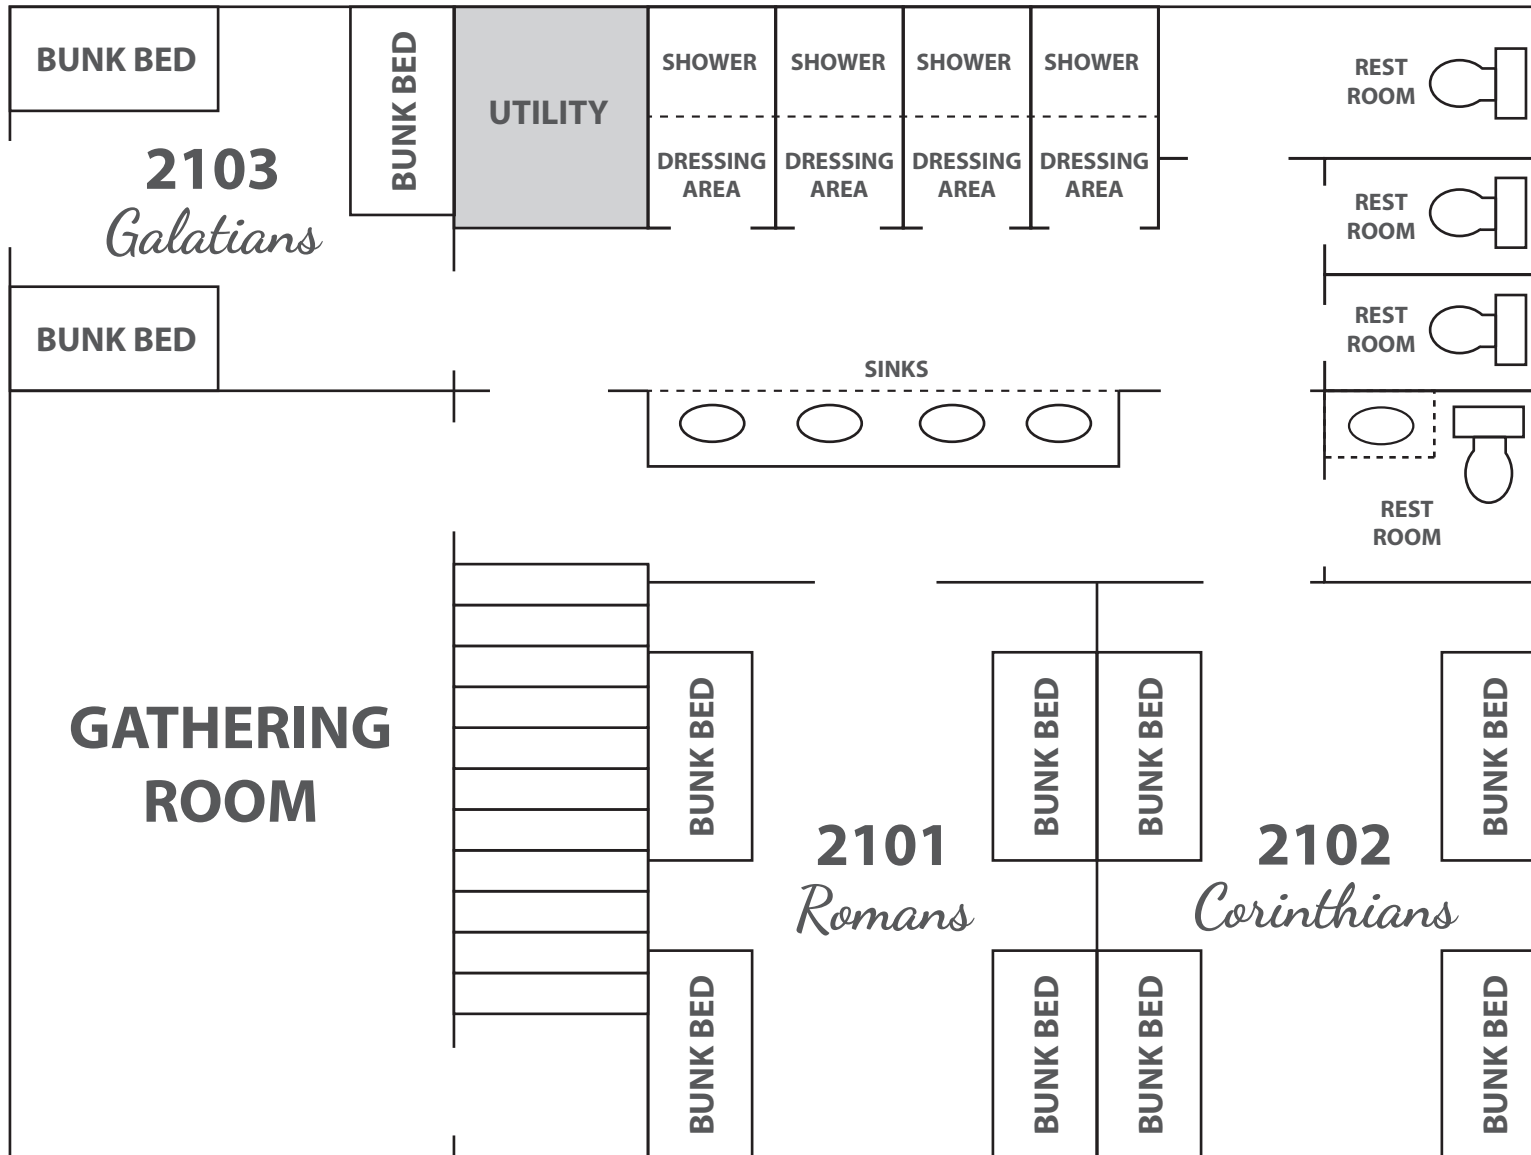

CORPUS LODGE

Level 1

TWIN BUNK BEDS: 11
TOTAL BEDS: 22

SHOWERS: 4
RESTROOMS: 4

ROOM ASSIGNMENTS

CORPUS LODGE LEVEL 1

Total Capacity: **22**

ROOM	MAX	GUEST NAME	NOTES
2101	Romans 8		
2102	Corinthians 8		
2103	Galatians 6		

CORPUS LODGE

Level 2

TWIN BUNK BEDS: 9
TOTAL BEDS: 18

SHOWERS: 3
RESTROOMS: 3

ROOM ASSIGNMENTS

CORPUS LODGE LEVEL 2

Total Capacity: 18

ROOM	MAX	GUEST NAME	NOTES
2201	Ephesians 4		
2202	Philippians 6		
2203	Colossians 4		
2204	Thessalonians 4		

CORPUS LODGE

Level 3

TOTAL TWIN BEDS: 6

SHOWERS: 1
RESTROOMS: 1

ROOM ASSIGNMENTS

CORPUS LODGE LEVEL 3

Total Capacity: **6**

ROOM		MAX	GUEST NAME	NOTES	
2301	Hebrews	3			
2302			3		