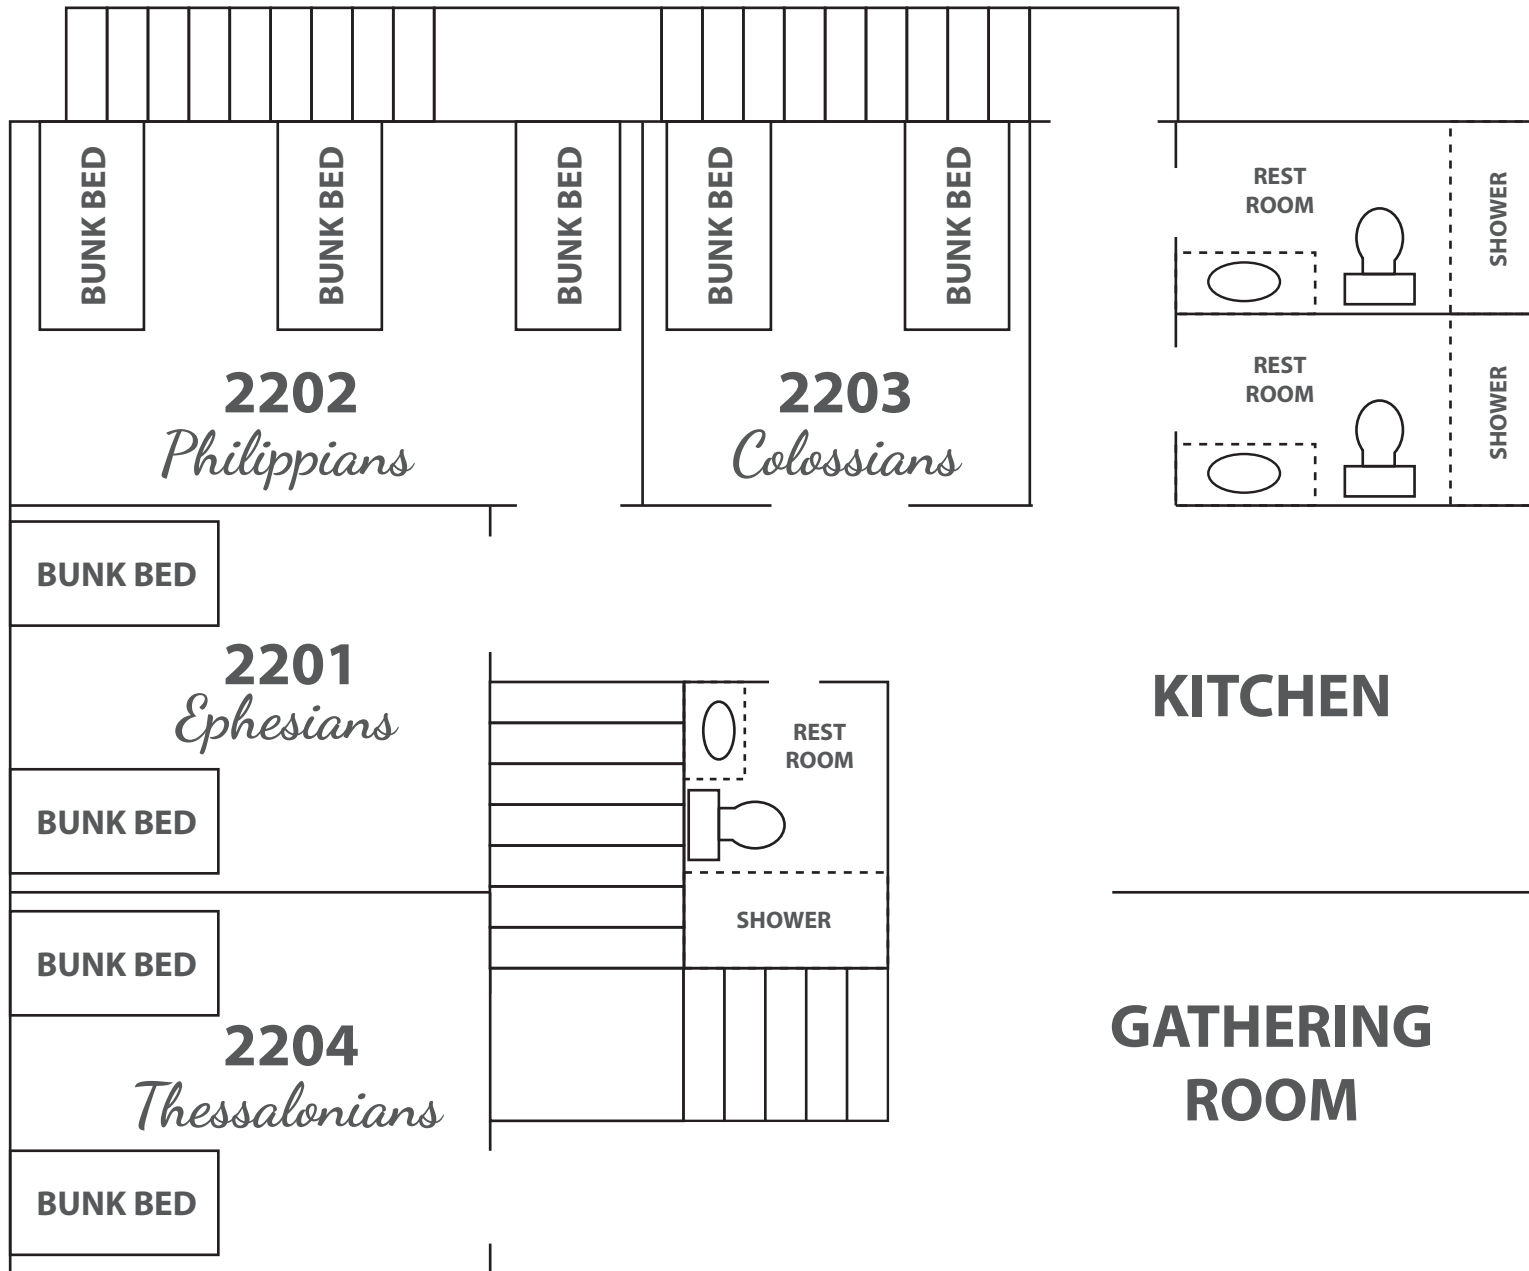

CORPUS LODGE

Level 1

TWIN BUNK BEDS: 11
TOTAL BEDS: 22

SHOWERS: 4
RESTROOMS: 4

ROOM ASSIGNMENTS

CORPUS LODGE LEVEL 1

Total Capacity: **22**

ROOM	MAX	GUEST NAME	NOTES
2101	Romans 8		
2102	Corinthians 8		
2103	Galatians 6		

CORPUS LODGE

Level 2

TWIN BUNK BEDS: 9
TOTAL BEDS: 18

SHOWERS: 3
RESTROOMS: 3

ROOM ASSIGNMENTS

CORPUS LODGE LEVEL 2

Total Capacity: 18

ROOM	MAX	GUEST NAME	NOTES
2201	Ephesians 4		
2202	Philippians 6		
2203	Colossians 4		
2204	Thessalonians 4		

CORPUS LODGE

Level 3

TOTAL TWIN BEDS: 6

SHOWERS: 1
RESTROOMS: 1

ROOM ASSIGNMENTS

CORPUS LODGE LEVEL 3

Total Capacity: **6**

ROOM		MAX	GUEST NAME	NOTES	
2301	Hebrews	3			
2302			3		