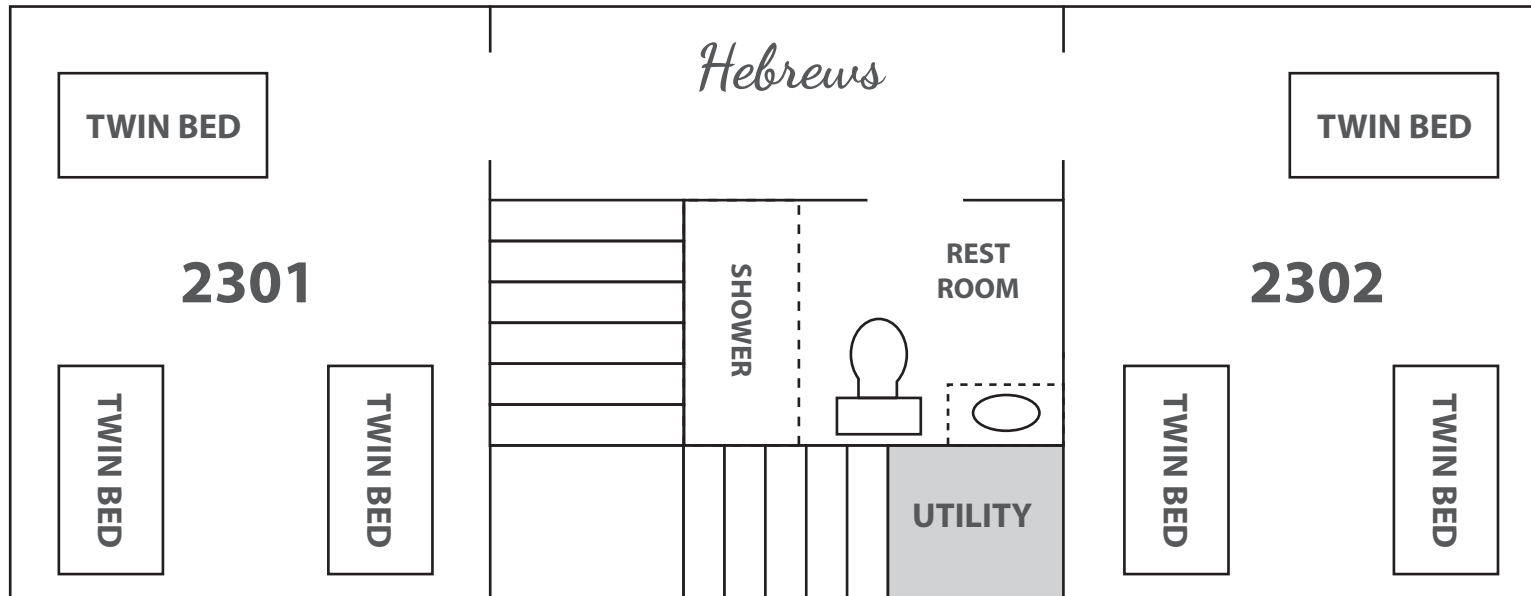

CORPUS LODGE

Level 1

TWIN BUNK BEDS: 11
TOTAL BEDS: 22

SHOWERS: 4
RESTROOMS: 4

ROOM ASSIGNMENTS

CORPUS LODGE LEVEL 1

Total Capacity: **22**

ROOM	MAX	GUEST NAME	NOTES
2101	Romans 8		
2102	Corinthians 8		
2103	Galatians 6		

CORPUS LODGE

Level 2

TWIN BUNK BEDS: 9
TOTAL BEDS: 18

SHOWERS: 3
RESTROOMS: 3

ROOM ASSIGNMENTS

CORPUS LODGE LEVEL 2

Total Capacity: 18

ROOM	MAX	GUEST NAME	NOTES
2201	Ephesians 4		
2202	Philippians 6		
2203	Colossians 4		
2204	Thessalonians 4		

CORPUS LODGE

Level 3

TOTAL TWIN BEDS: 6

SHOWERS: 1
RESTROOMS: 1

ROOM ASSIGNMENTS

CORPUS LODGE LEVEL 3

Total Capacity: **6**

ROOM		MAX	GUEST NAME	NOTES	
2301	Hebrews	3			
2302			3		