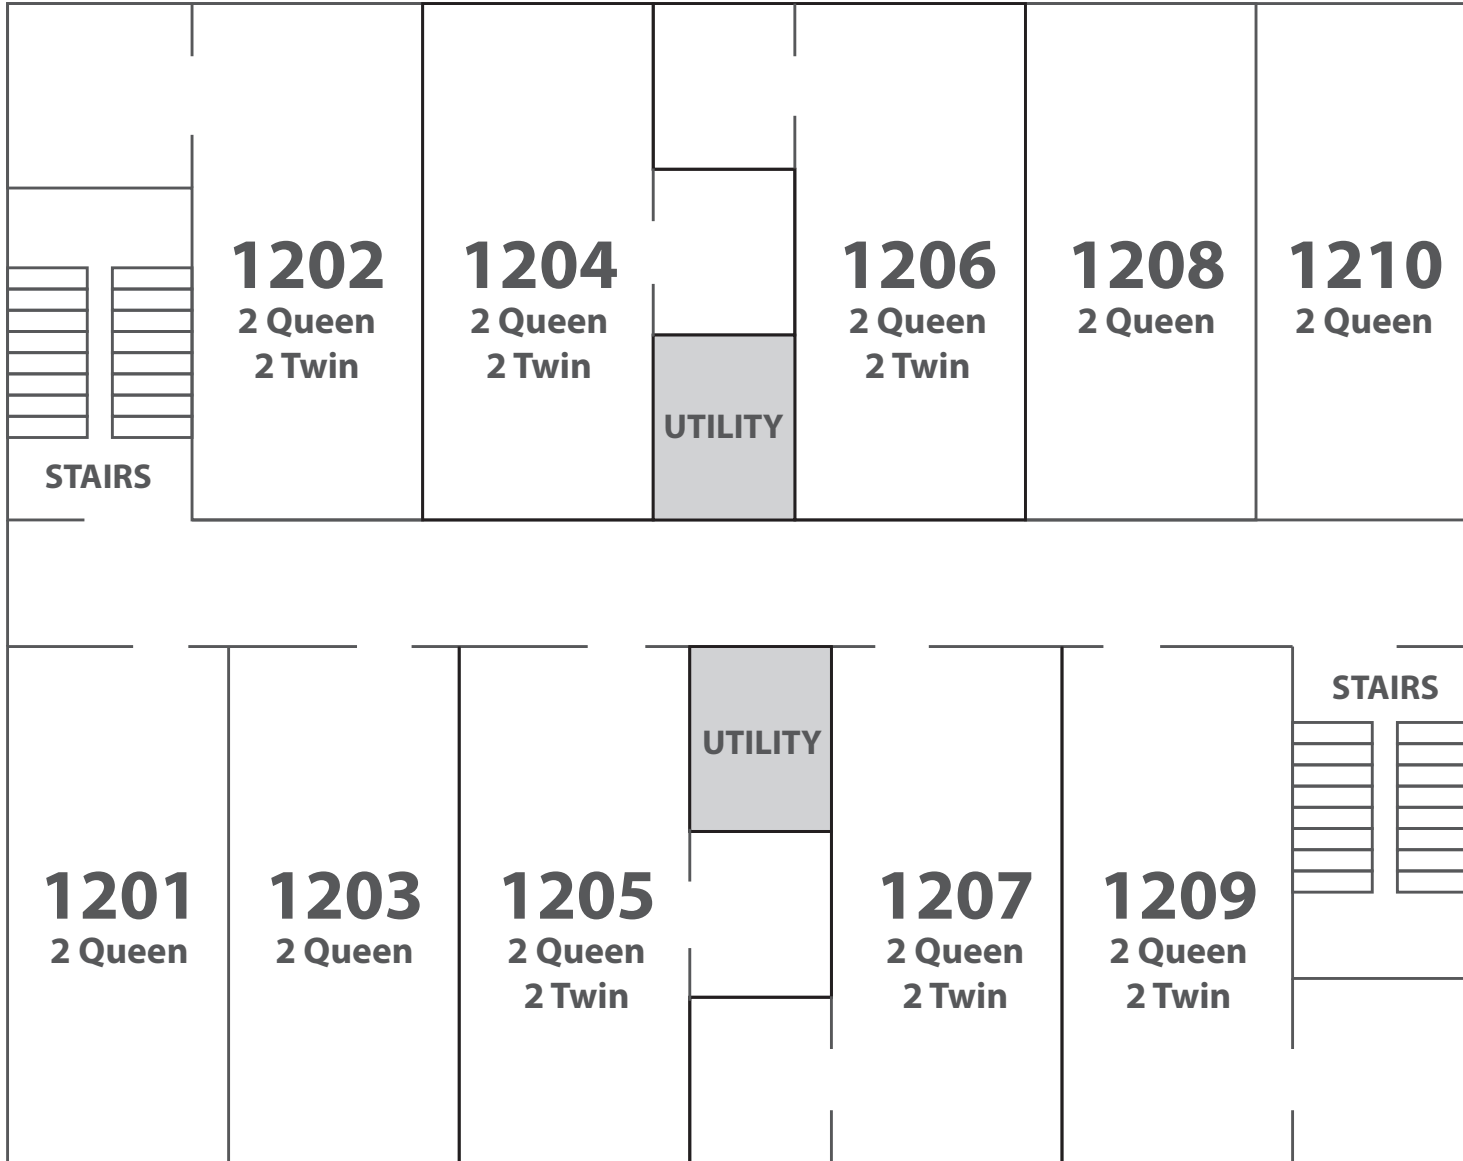

VESPERS LODGE

Level 1

TOTAL ROOMS: 10

TOTAL BEDS: 26

GUEST CAPACITY: 44

QUEEN BEDS: 18

TWIN BEDS: 8

HANDICAP ACCESSIBLE ROOMS: 2 (1101, 1110)

ROOM ASSIGNMENTS

LEVEL 1

Total Capacity: 44

	ROOM	MAX	TYPE	BEDS	GUEST NAME	NOTES
1101	St. Anthony of Padua	2	Handicap	1 Queen		
1102	St. Teresa of Avila	4	Standard	1 Queen		
				1 Queen		
1103	St. Andre of Montreal	4	Standard	1 Queen		
				1 Queen		
1104	St. Pio of Pietrelcina	6	Suite	1 Queen		
				1 Queen		
				1 Twin		
				1 Twin		
1105	St. Catherine of Siena	6	Suite	1 Queen		
				1 Queen		
				1 Twin		
				1 Twin		
1106	St. Thomas Aquinas	6	Suite	1 Queen		
				1 Queen		
				1 Twin		
				1 Twin		
1107	St. Theresa of Lisieux	6	Suite	1 Queen		
				1 Queen		
				1 Twin		
				1 Twin		
1108	St. Lawrence	4	Standard	1 Queen		
				1 Queen		
1109	St. Maximilian Kolbe	4	Standard	1 Queen		
				1 Queen		
1110	St. Teresa of Calcutta	2	Handicap	1 Queen		

VESPERS LODGE

Level 2

TOTAL ROOMS: 10
TOTAL BEDS: 32
GUEST CAPACITY: 52

QUEEN BEDS: 20
TWIN BEDS: 12

ROOM ASSIGNMENTS

LEVEL 2

Total Capacity: 52

ROOM	MAX	TYPE	BEDS	GUEST NAME	NOTES
1201	4	Standard	1 Queen		
			1 Queen		
1202	6	Suite	1 Queen		
			1 Queen		
			1 Twin		
			1 Twin		
1203	4	Standard	1 Queen		
			1 Queen		
1204	6	Suite	1 Queen		
			1 Queen		
			1 Twin		
			1 Twin		
1205	6	Suite	1 Queen		
			1 Queen		
			1 Twin		
			1 Twin		
1206	6	Suite	1 Queen		
			1 Queen		
			1 Twin		
			1 Twin		
1207	6	Suite	1 Queen		
			1 Queen		
			1 Twin		
			1 Twin		
1208	4	Standard	1 Queen		
			1 Queen		
1209	6	Suite	1 Queen		
			1 Queen		
			1 Twin		
			1 Twin		
1210	4	Standard	1 Queen		
			1 Queen		