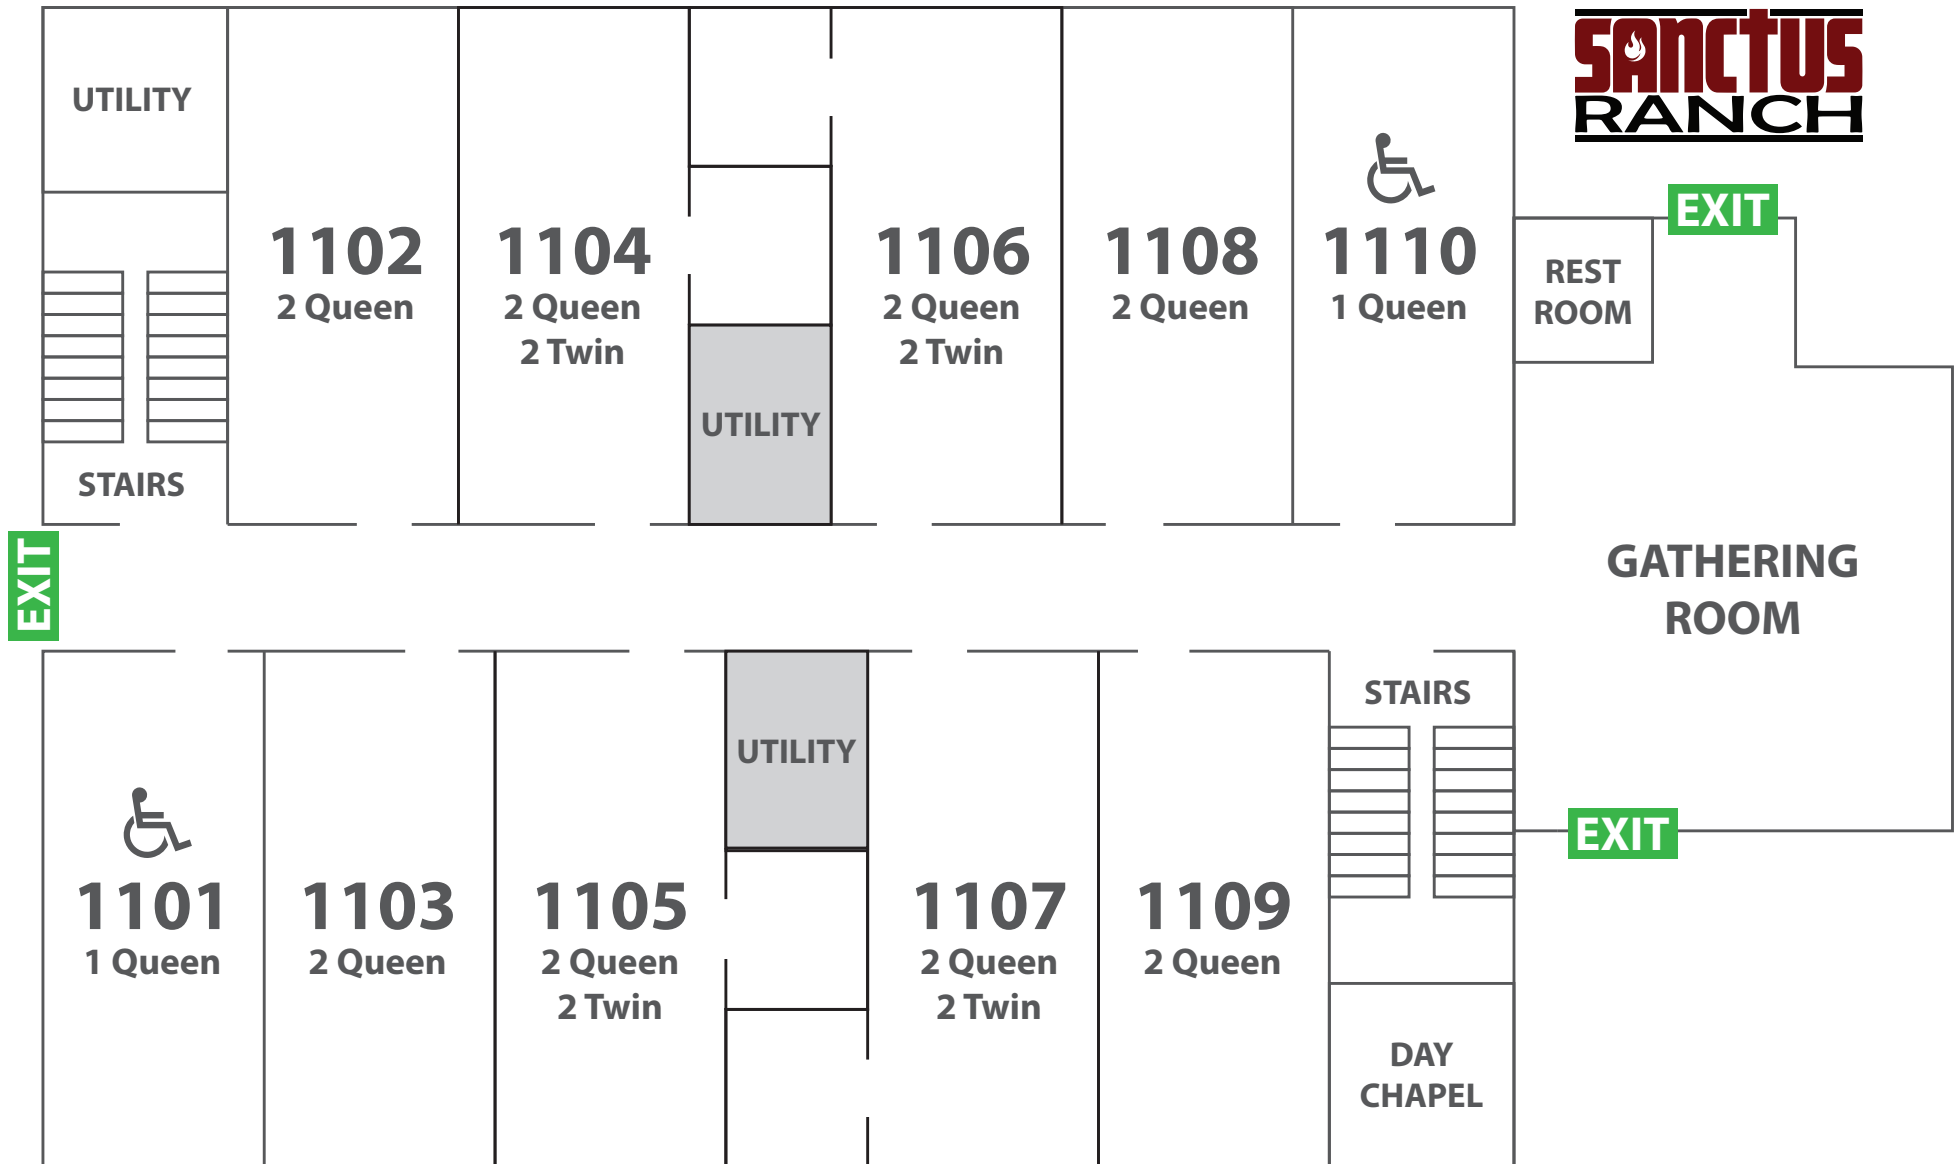

VESPERS LODGE

Level 1

TOTAL ROOMS: 10

TOTAL BEDS: 26

GUEST CAPACITY: 44

QUEEN BEDS: 18

TWIN BEDS: 8

HANDICAP ACCESSIBLE ROOMS: 2 (1101, 1110)

ROOM ASSIGNMENTS

LEVEL 1

Total Capacity: 44

	ROOM	MAX	TYPE	BEDS	GUEST NAME	NOTES
1101	St. Anthony of Padua	2	Handicap	1 Queen		
1102	St. Teresa of Avila	4	Standard	1 Queen		
				1 Queen		
1103	St. Andre of Montreal	4	Standard	1 Queen		
				1 Queen		
1104	St. Pio of Pietrelcina	6	Suite	1 Queen		
				1 Queen		
				1 Twin		
				1 Twin		
1105	St. Catherine of Siena	6	Suite	1 Queen		
				1 Queen		
				1 Twin		
				1 Twin		
1106	St. Thomas Aquinas	6	Suite	1 Queen		
				1 Queen		
				1 Twin		
				1 Twin		
1107	St. Theresa of Lisieux	6	Suite	1 Queen		
				1 Queen		
				1 Twin		
				1 Twin		
1108	St. Lawrence	4	Standard	1 Queen		
				1 Queen		
1109	St. Maximilian Kolbe	4	Standard	1 Queen		
				1 Queen		
1110	St. Teresa of Calcutta	2	Handicap	1 Queen		

VESPERS LODGE

Level 2

TOTAL ROOMS: 10
TOTAL BEDS: 32
GUEST CAPACITY: 52

QUEEN BEDS: 20
TWIN BEDS: 12

ROOM ASSIGNMENTS

LEVEL 2

Total Capacity: 52

ROOM	MAX	TYPE	BEDS	GUEST NAME	NOTES
1201	4	Standard	1 Queen		
			1 Queen		
1202	6	Suite	1 Queen		
			1 Queen		
			1 Twin		
			1 Twin		
1203	4	Standard	1 Queen		
			1 Queen		
1204	6	Suite	1 Queen		
			1 Queen		
			1 Twin		
			1 Twin		
1205	6	Suite	1 Queen		
			1 Queen		
			1 Twin		
			1 Twin		
1206	6	Suite	1 Queen		
			1 Queen		
			1 Twin		
			1 Twin		
1207	6	Suite	1 Queen		
			1 Queen		
			1 Twin		
			1 Twin		
1208	4	Standard	1 Queen		
			1 Queen		
1209	6	Suite	1 Queen		
			1 Queen		
			1 Twin		
			1 Twin		
1210	4	Standard	1 Queen		
			1 Queen		